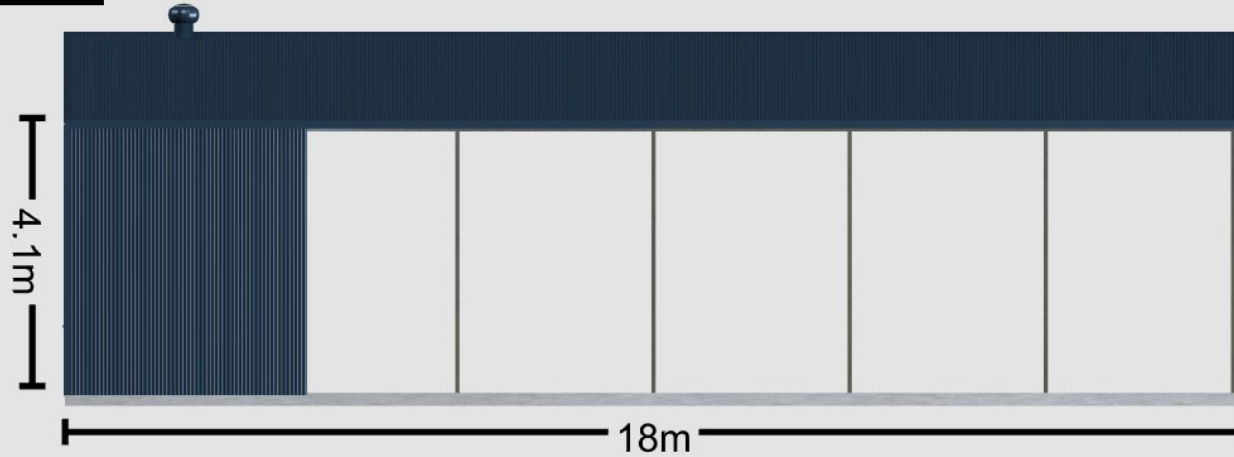

3D View

View & Edit in 3D: <https://webshed.royssheds.com.au/#c9U9MqdfEyD/1>

Floor Plan

View & Edit in 3D: <https://webshed.royssheds.com.au/#c9U9MqdfEyD/1>

Area:
130m²

Diagonal:
19.78m

Elevations

View & Edit in 3D: <https://webshed.royssheds.com.au/#c9U9MqdfEyD/1>

Left

Front

Back

Right