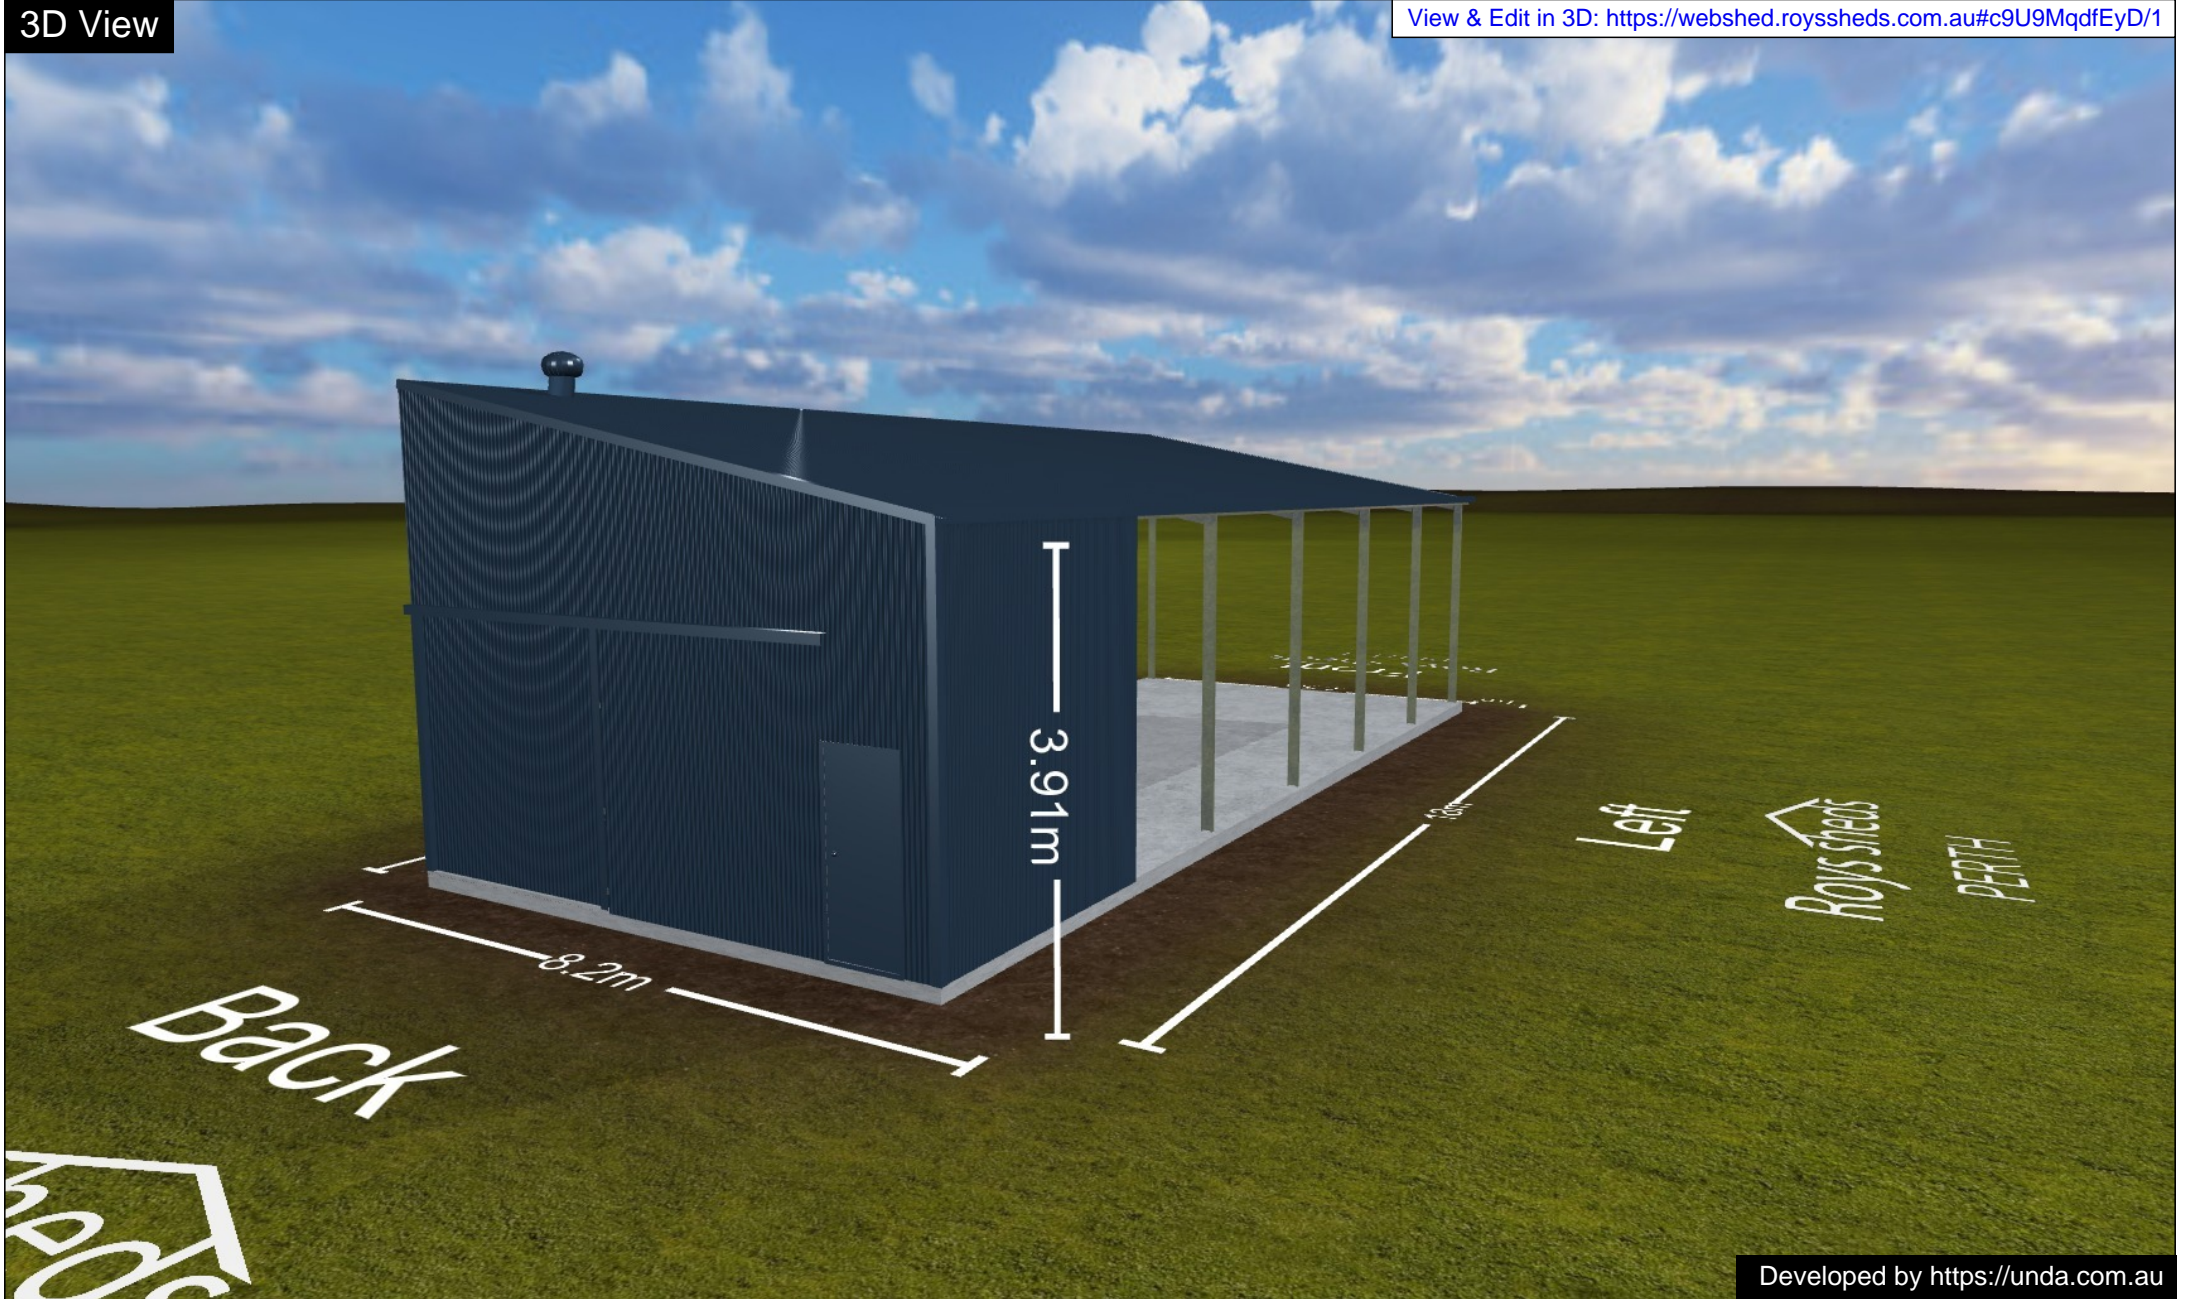

3D View

View & Edit in 3D: <https://webshed.royssheds.com.au/#c9U9MqdfEyD/1>

Floor Plan

View & Edit in 3D: <https://webshed.royssheds.com.au/#c9U9MqdfEyD/1>

Area:
130m²

Diagonal:
19.78m

Elevations

View & Edit in 3D: <https://webshed.royssheds.com.au/#c9U9MqdfEyD/1>

Left

Front

Back

Right