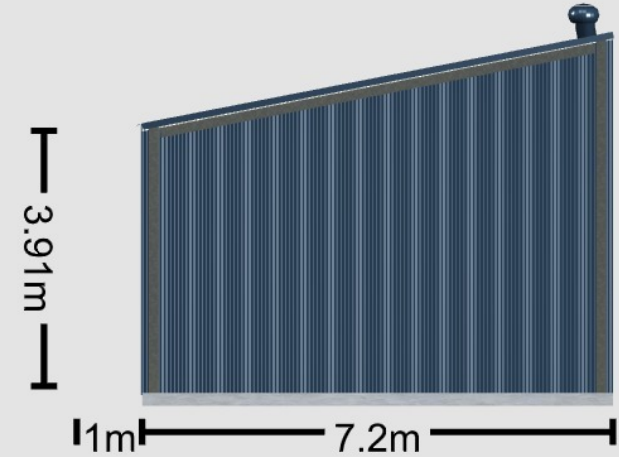

3D View

View & Edit in 3D: <https://webshed.royssheds.com.au/#c9U9MqdfEyD/1>

Floor Plan

View & Edit in 3D: <https://webshed.royssheds.com.au/#c9U9MqdfEyD/1>

Area:
130m²

Diagonal:
19.78m

Elevations

View & Edit in 3D: <https://webshed.royssheds.com.au/#c9U9MqdfEyD/1>

Left

Front

Back

Right