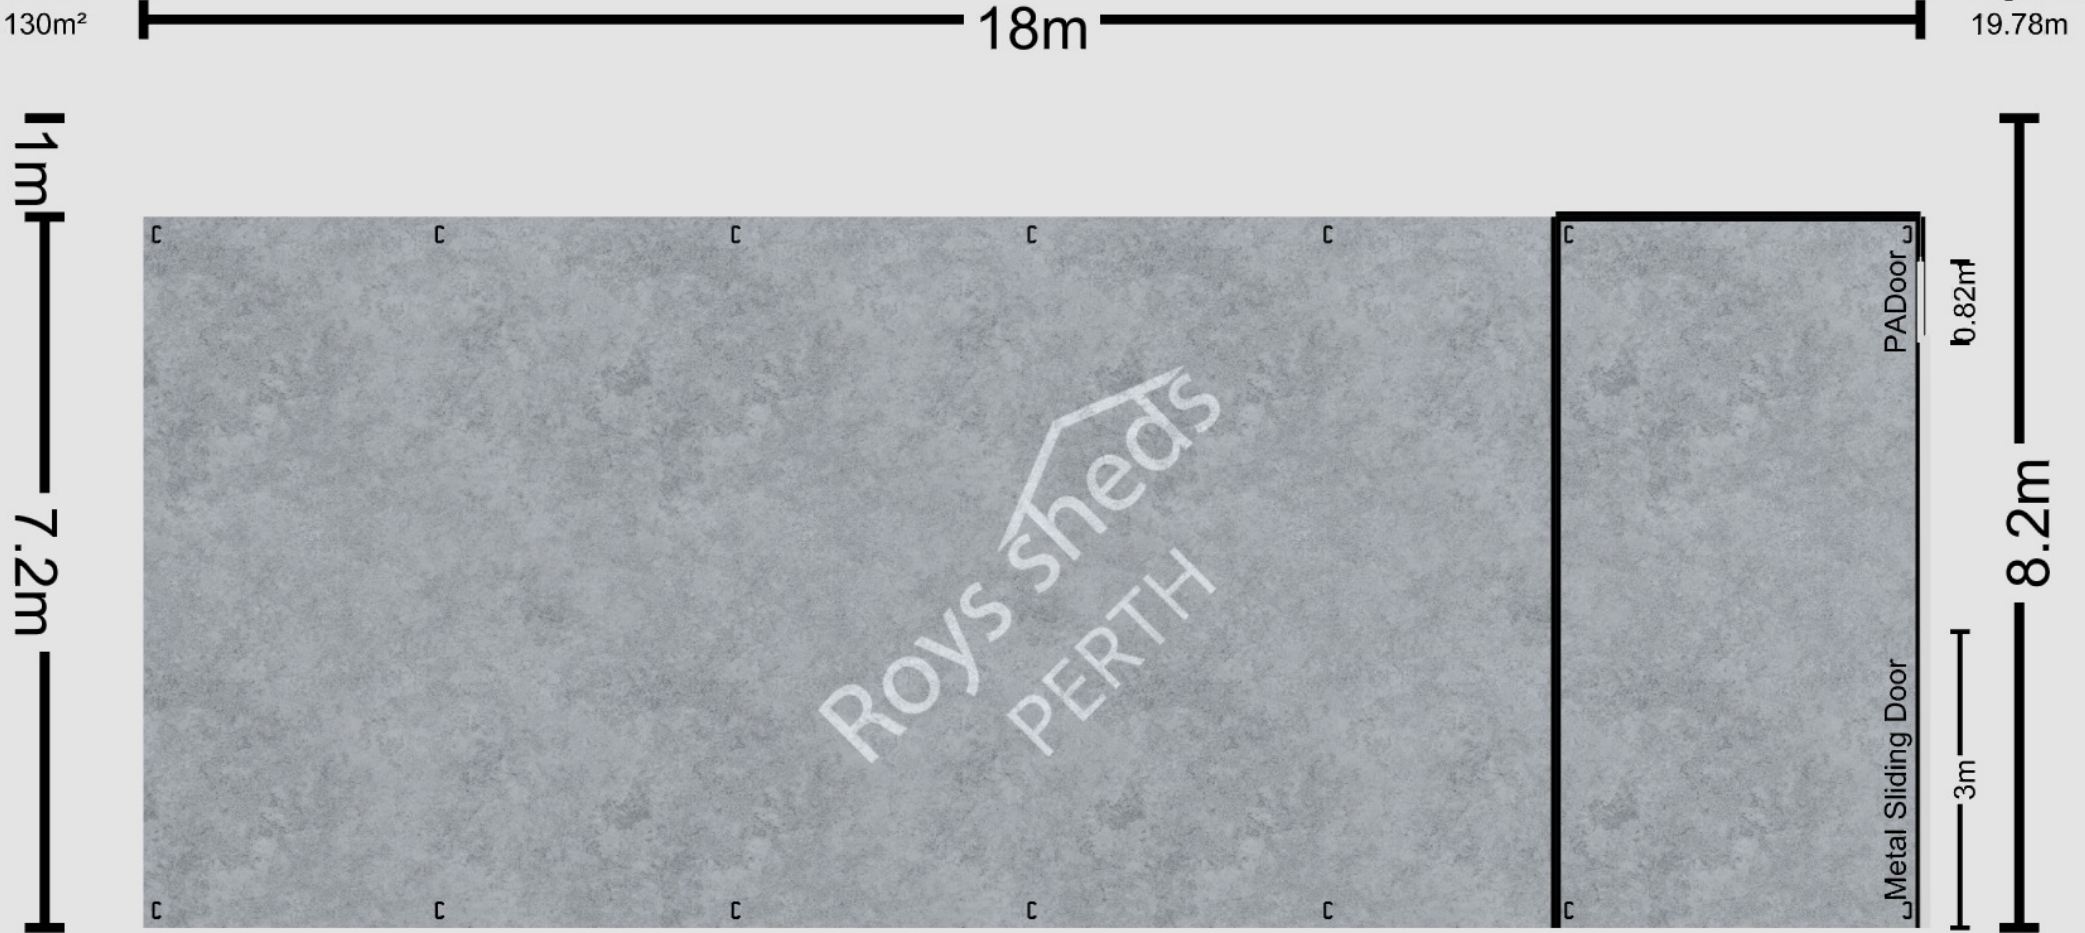

3D View

View & Edit in 3D: <https://webshed.royssheds.com.au/#c9U9MqdfEyD/1>

Floor Plan

View & Edit in 3D: <https://webshed.royssheds.com.au/#c9U9MqdfEyD/1>

Area:
130m²

Diagonal:
19.78m

Elevations

View & Edit in 3D: <https://webshed.royssheds.com.au/#c9U9MqdfEyD/1>

Left

Front

Back

Right