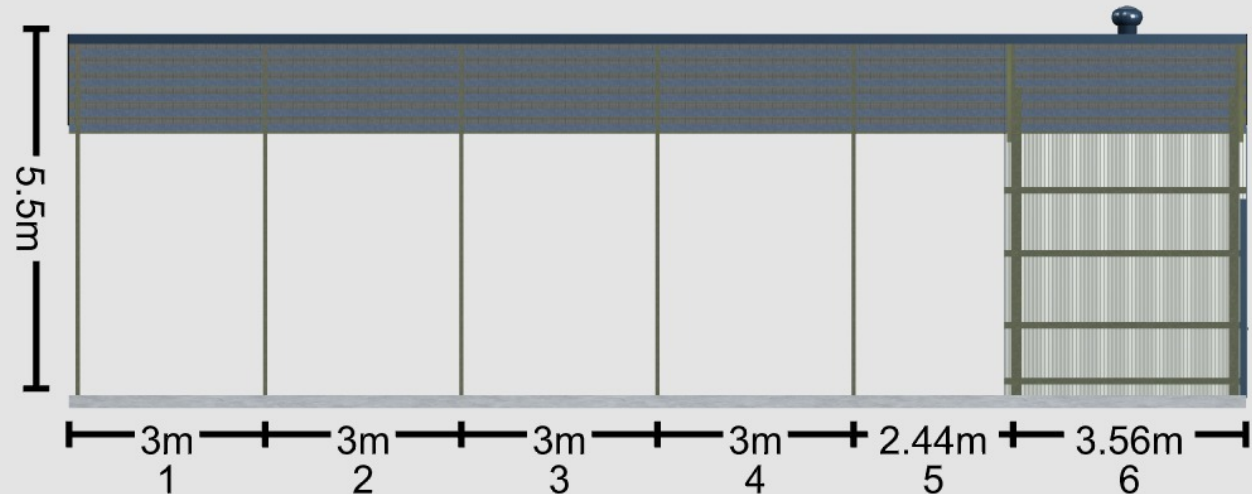

3D View

View & Edit in 3D: <https://webshed.royssheds.com.au/#c9U9MqdfEyD/1>

Floor Plan

View & Edit in 3D: <https://webshed.royssheds.com.au/#c9U9MqdfEyD/1>

Area:
130m²

Diagonal:
19.78m

Elevations

View & Edit in 3D: <https://webshed.royssheds.com.au/#c9U9MqdfEyD/1>

Left

Front

Back

Right