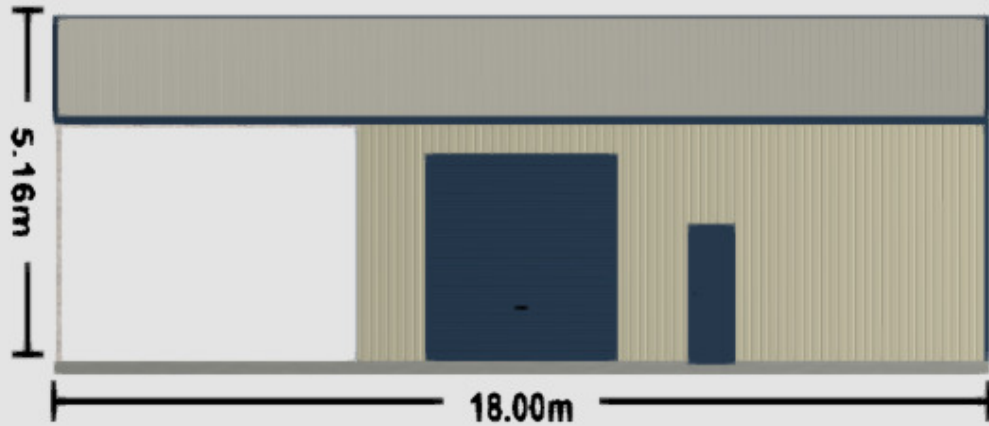

08 6230 2250

21 McCook St, Forrestdale 6112

<https://royssheds.com.au>

Left