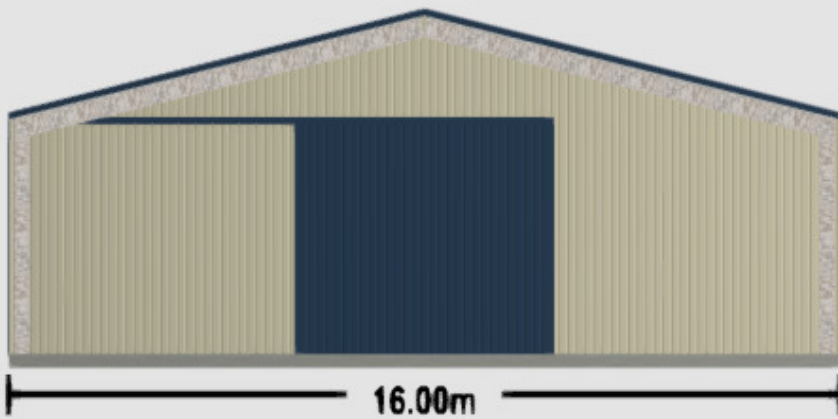

08 6230 2250

21 McCook St, Forrestdale 6112

<https://royssheds.com.au>

Left

Front