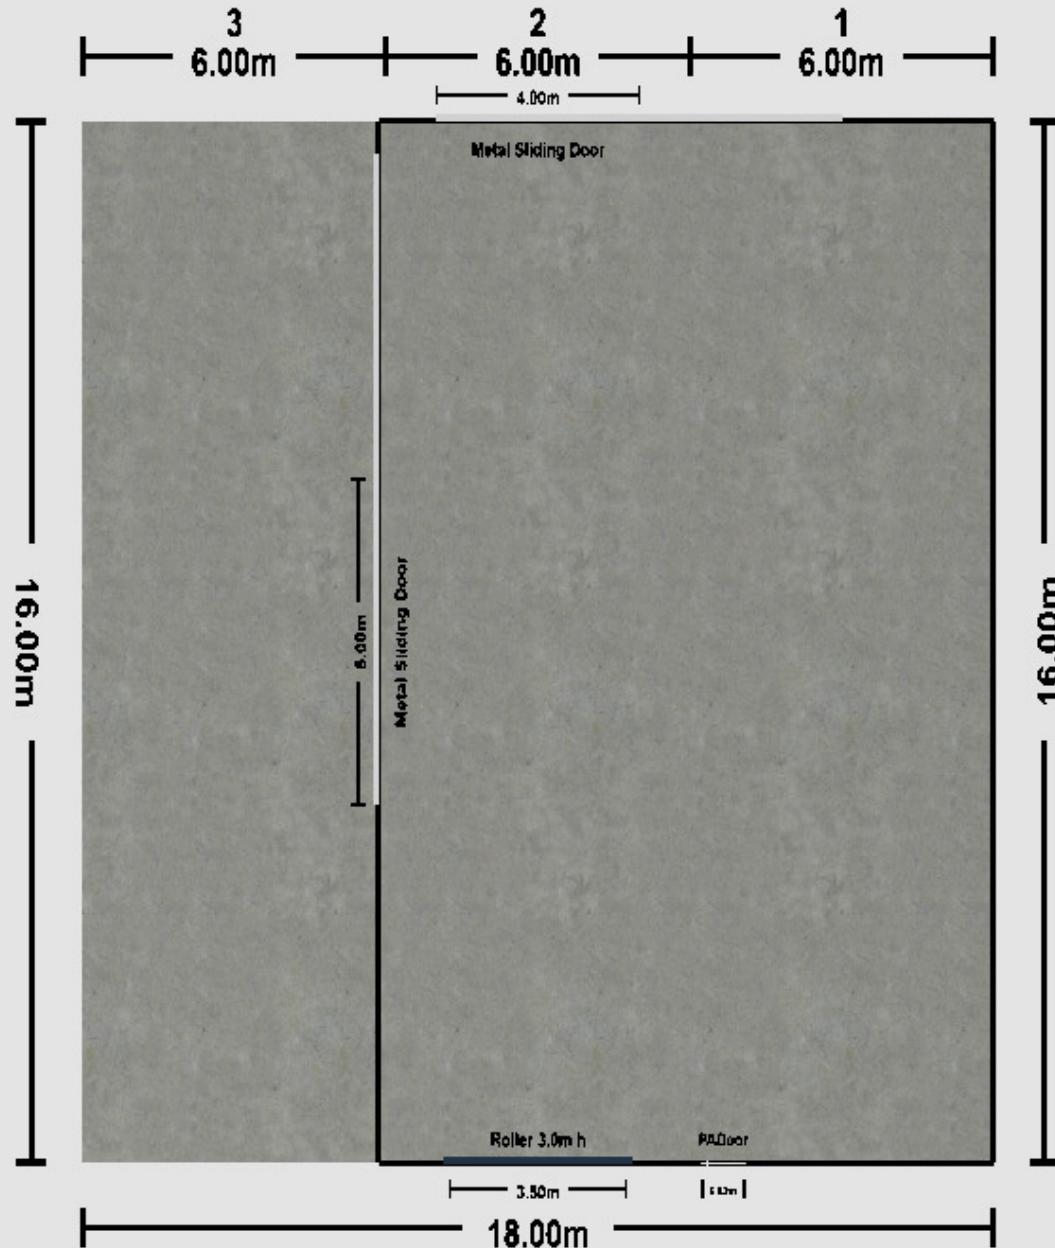

21 McCook St, Forrestdale 6112

<https://royssheds.com.au>

Roy's sheds Floor Plan

<https://webshed.royssheds.com.au/#5v24s0b29YT/4>

08 6230 2250

21 McCook St, Forrestdale 6112

<https://royssheds.com.au>