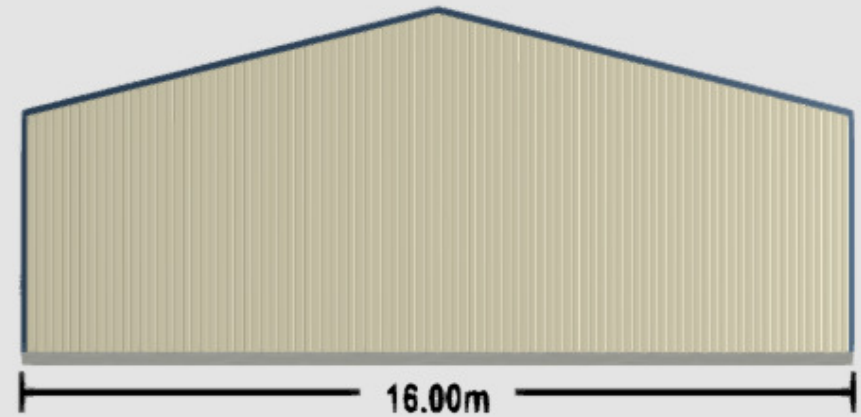

08 6230 2250

21 McCook St, Forrestdale 6112

<https://royssheds.com.au>

Left

Front