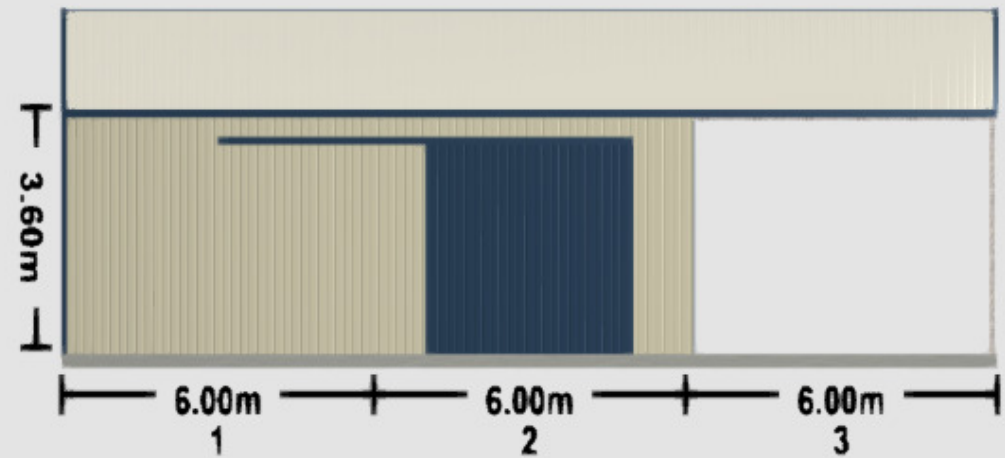

08 6230 2250

21 McCook St, Forrestdale 6112

<https://royssheds.com.au>

Left

Front

Right