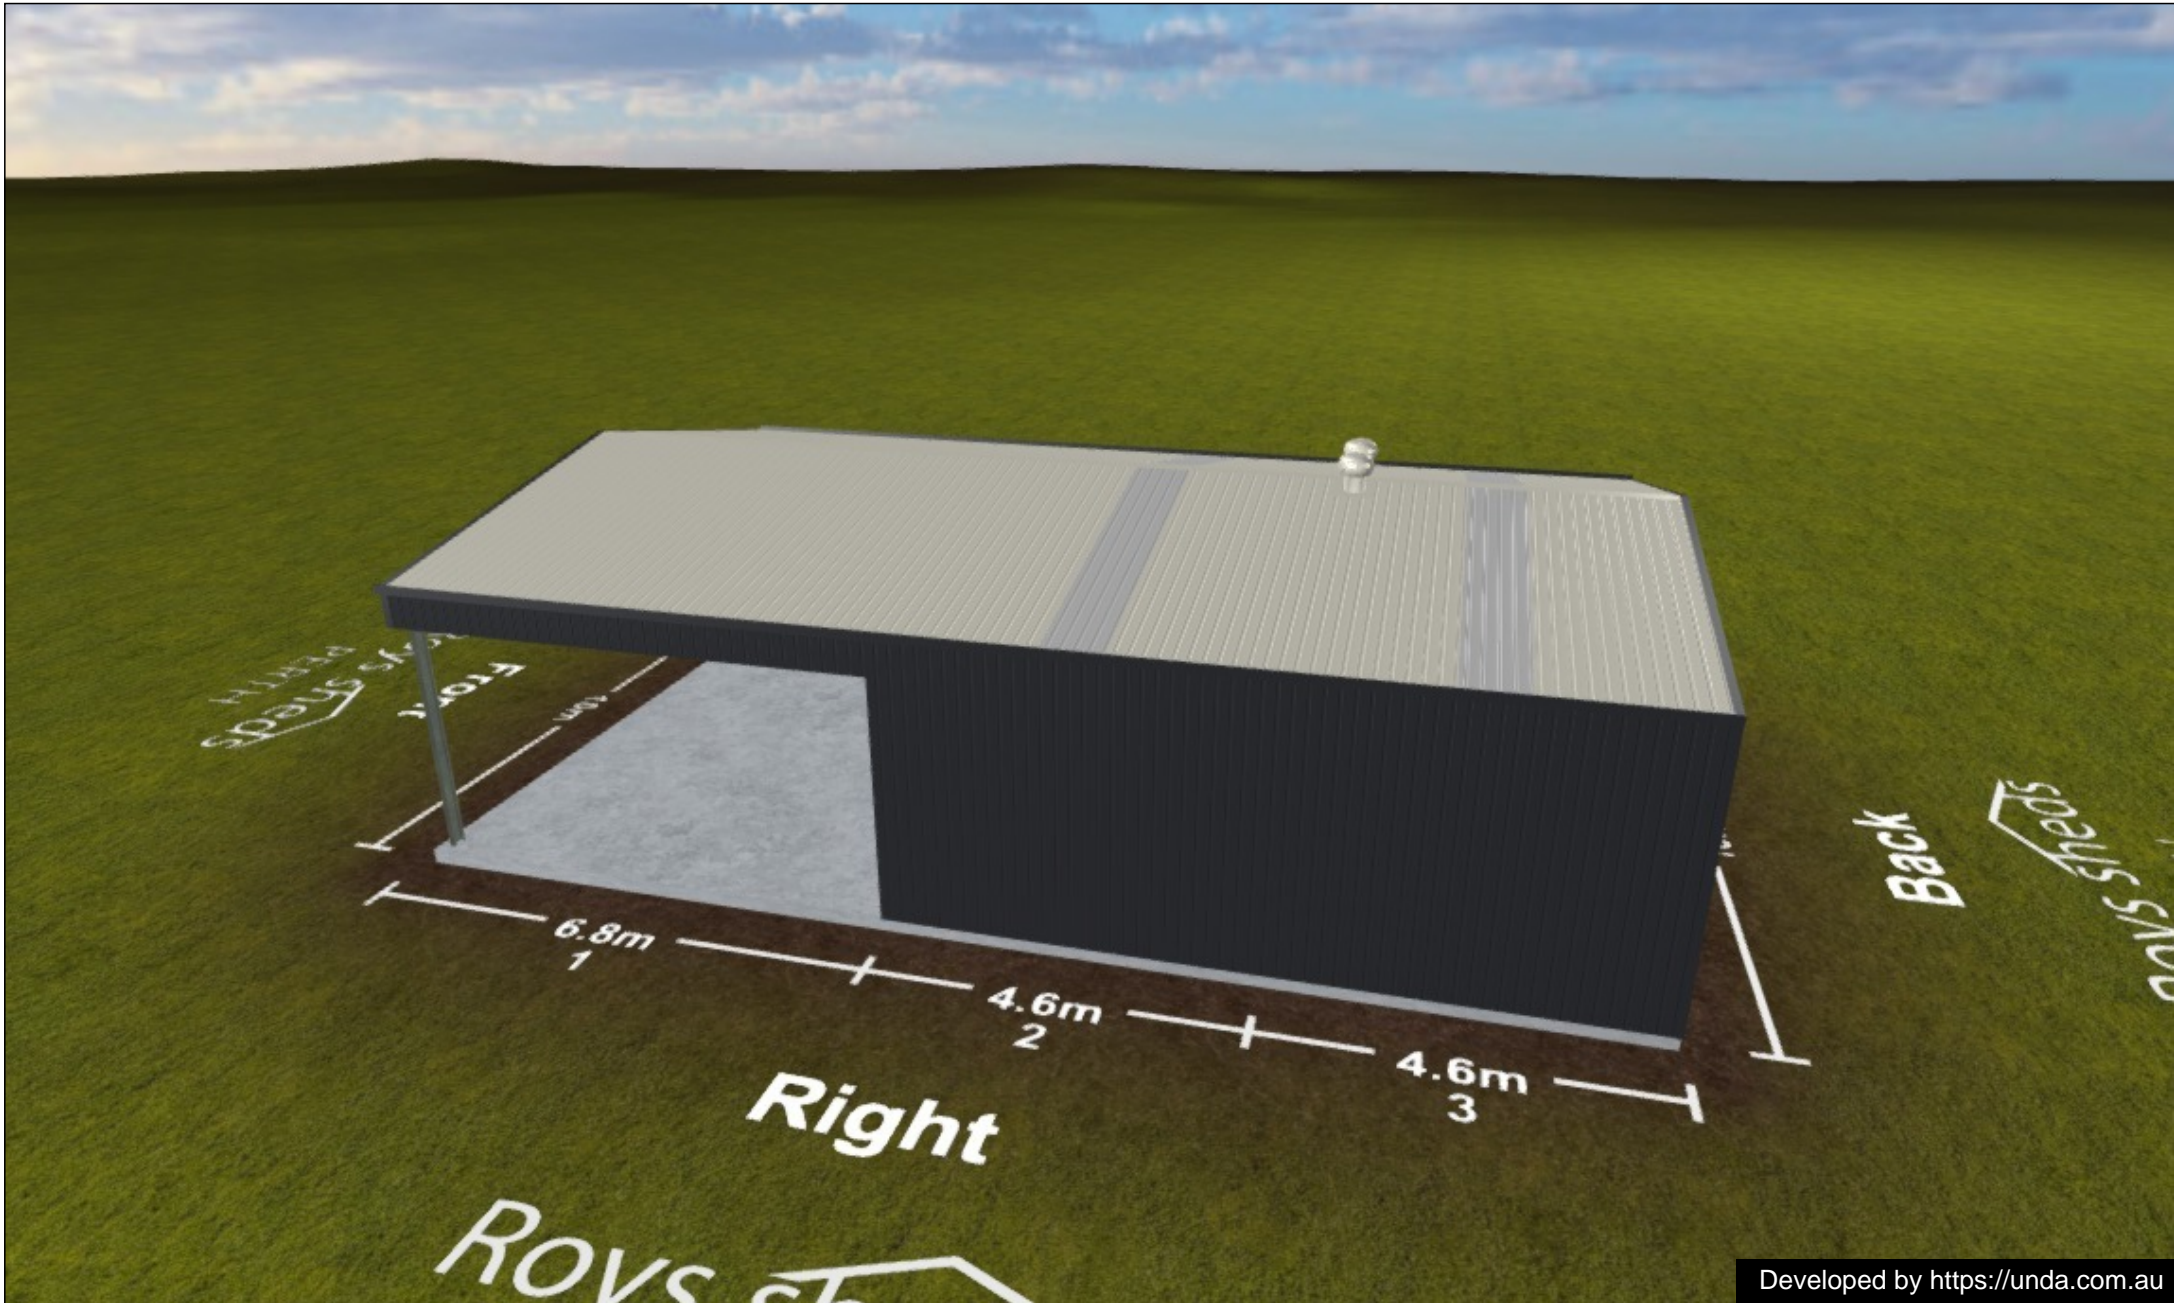

08 6230 2250

21 McCook St, Forrestdale 6112

<https://royssheds.com.au>