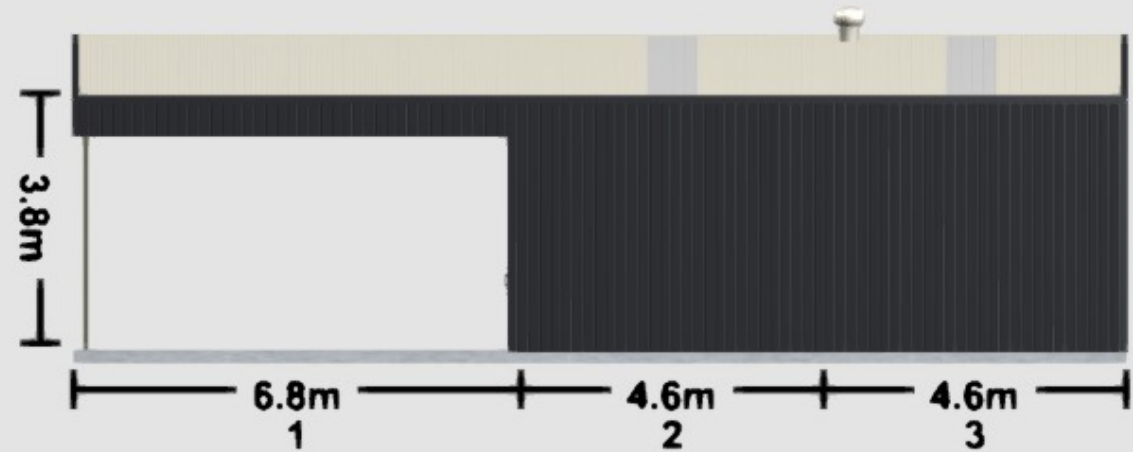

Diagonal:  
18.868m

10m

10m

5m

Roller 3.3m h

1.81m

Over Hanging Door

6.8m

**Left**

**Front**

**Back**

**Right**