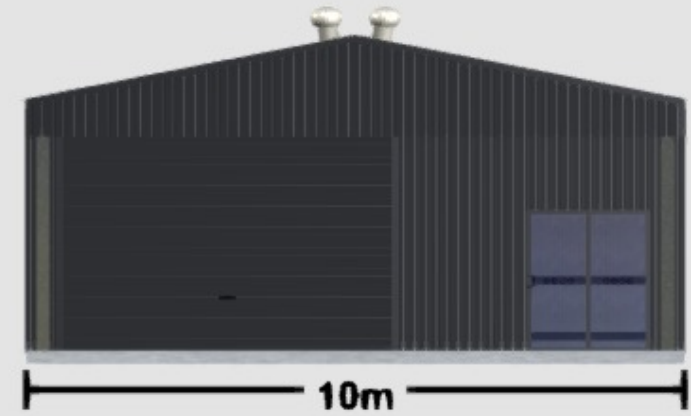

08 6230 2250

21 McCook St, Forrestdale 6112

<https://royssheds.com.au>

Back