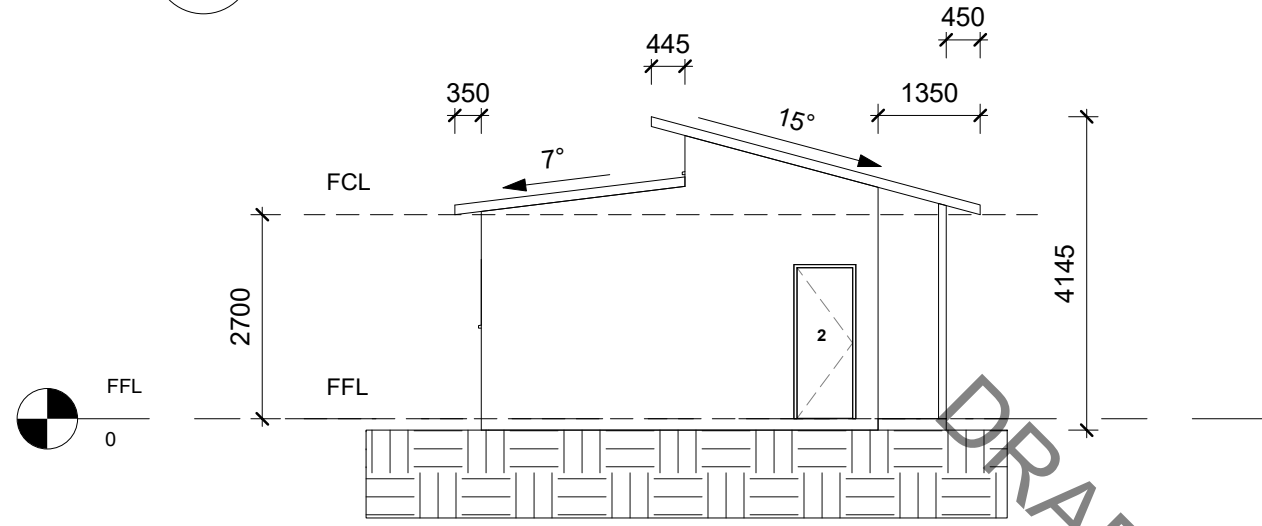

1 NORTH
1 : 100

2 EAST
1 : 100

3 SOUTH
1 : 100

4 WEST
1 : 100

JESSIE NORMAN
153 COPLAND DR SPENCE

ALL DRAWINGS ARE
COPYRIGHT PROPERTY
OF LINEA VERDE DESIGN
AUTHORISED USAGE
ONLY

bdaa
ACCREDITED
BUILDING DESIGNER

LVD
linea verde design

ELEVATIONS

Project number	121221
Date	25.03.2022
Drawn by	MBE
Checked by	LVD

LVD003

Scale 1 : 100