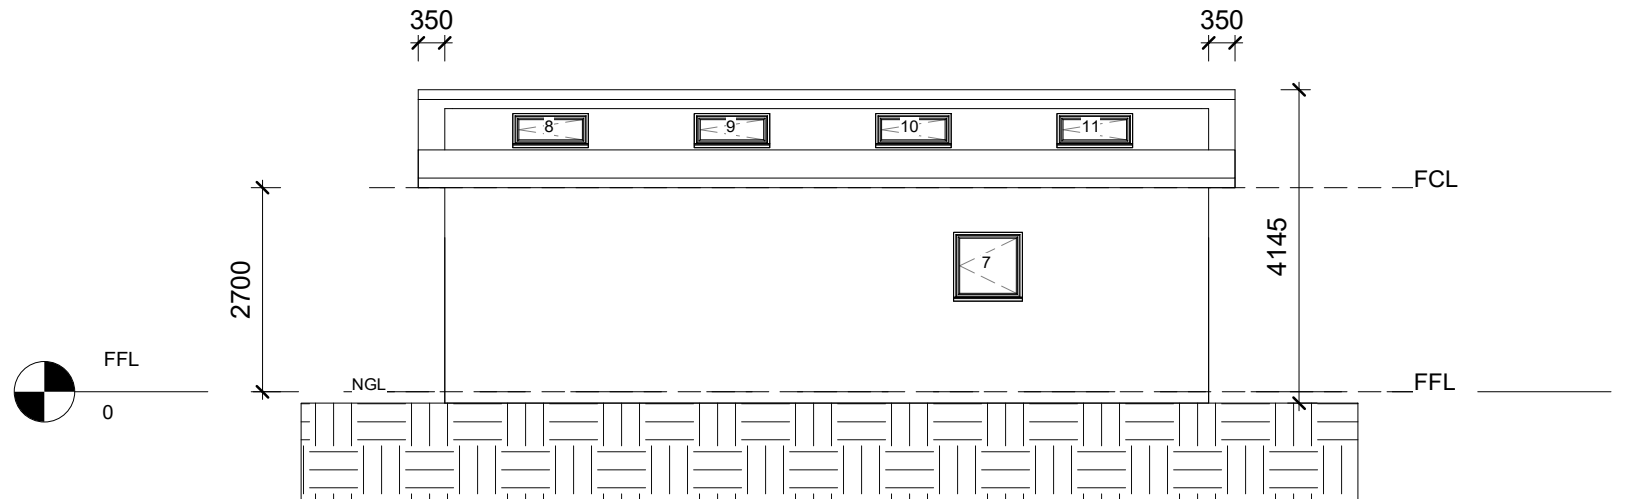

1 NORTH
1 : 100

2 EAST
1 : 100

3 SOUTH
1 : 100

4 WEST
1 : 100

JESSIE NORMAN
153 COPLAND DR SPENCE

ALL DRAWINGS ARE
COPYRIGHT PROPERTY
OF LINEA VERDE DESIGN
AUTHORISED USAGE
ONLY

bdaa
ACCREDITED
BUILDING DESIGNER

LVD
linea verde design

ELEVATIONS

Project number	121221
Date	25.03.2022
Drawn by	MBE
Checked by	LVD

LVD003

Scale 1 : 100