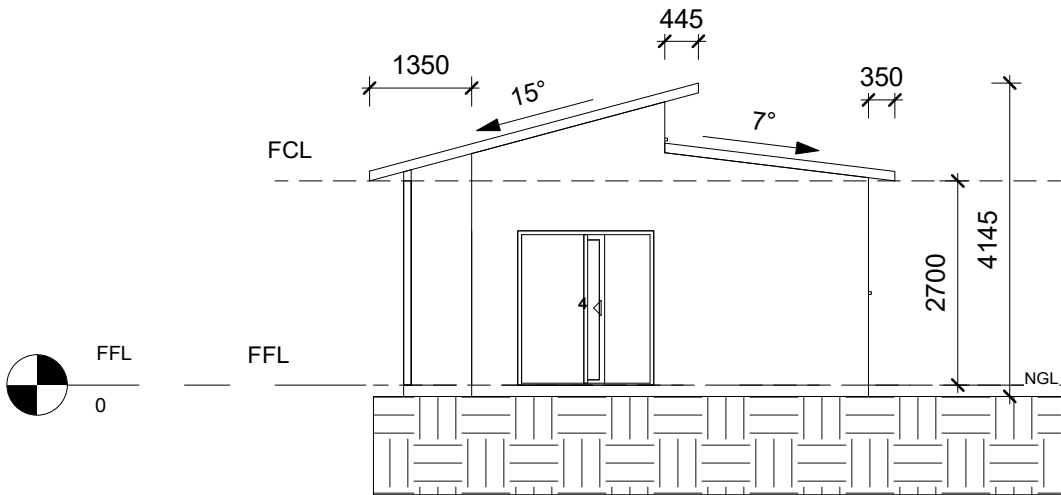

1 NORTH
1 : 100

2 EAST
1 : 100

3 SOUTH
1 : 100

4 WEST
1 : 100

JESSIE NORMAN
153 COPLAND DR SPENCE

ALL DRAWINGS ARE
COPYRIGHT PROPERTY
OF LINEA VERDE DESIGN
AUTHORISED USAGE
ONLY

bdaa
ACCREDITED
BUILDING DESIGNER

LVD
linea verde design

ELEVATIONS

Project number	121221
Date	25.03.2022
Drawn by	MBE
Checked by	LVD

LVD003

Scale 1 : 100