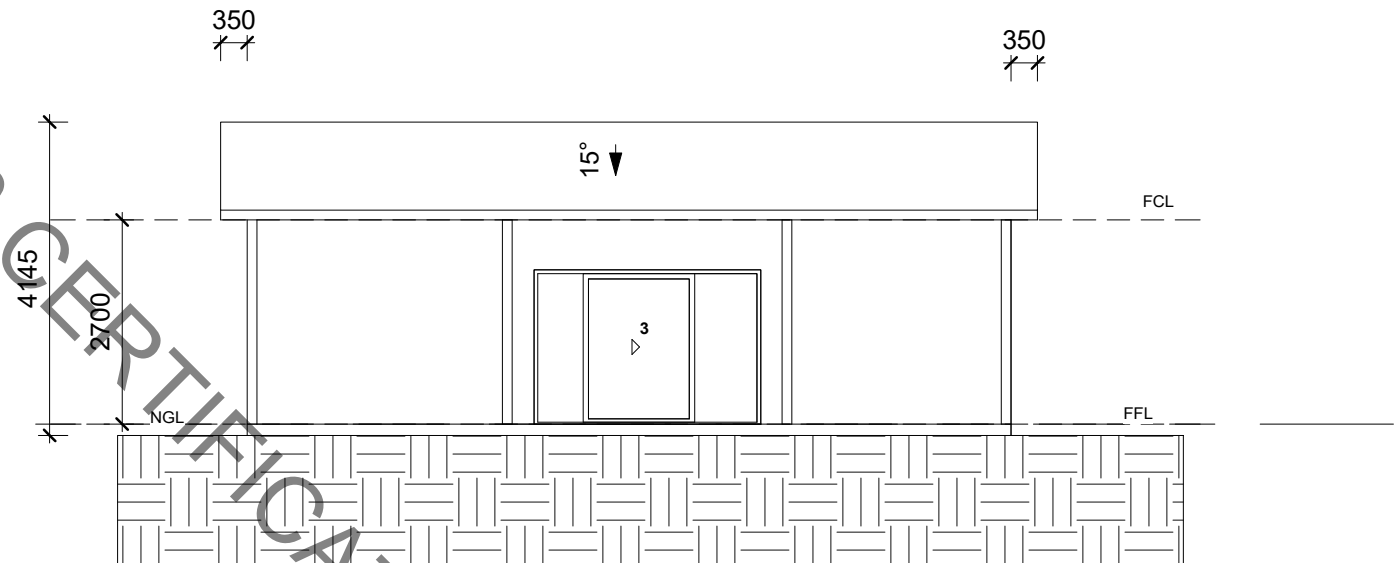

1 NORTH
1 : 100

2 EAST
1 : 100

3 SOUTH
1 : 100

4 WEST
1 : 100

JESSIE NORMAN
153 COPLAND DR SPENCE

ALL DRAWINGS ARE
COPYRIGHT PROPERTY
OF LINEA VERDE DESIGN
AUTHORISED USAGE
ONLY

bdaa
ACCREDITED
BUILDING DESIGNER

LVD
linea verde design

ELEVATIONS

Project number	121221
Date	25.03.2022
Drawn by	MBE
Checked by	LVD

LVD003

Scale 1 : 100