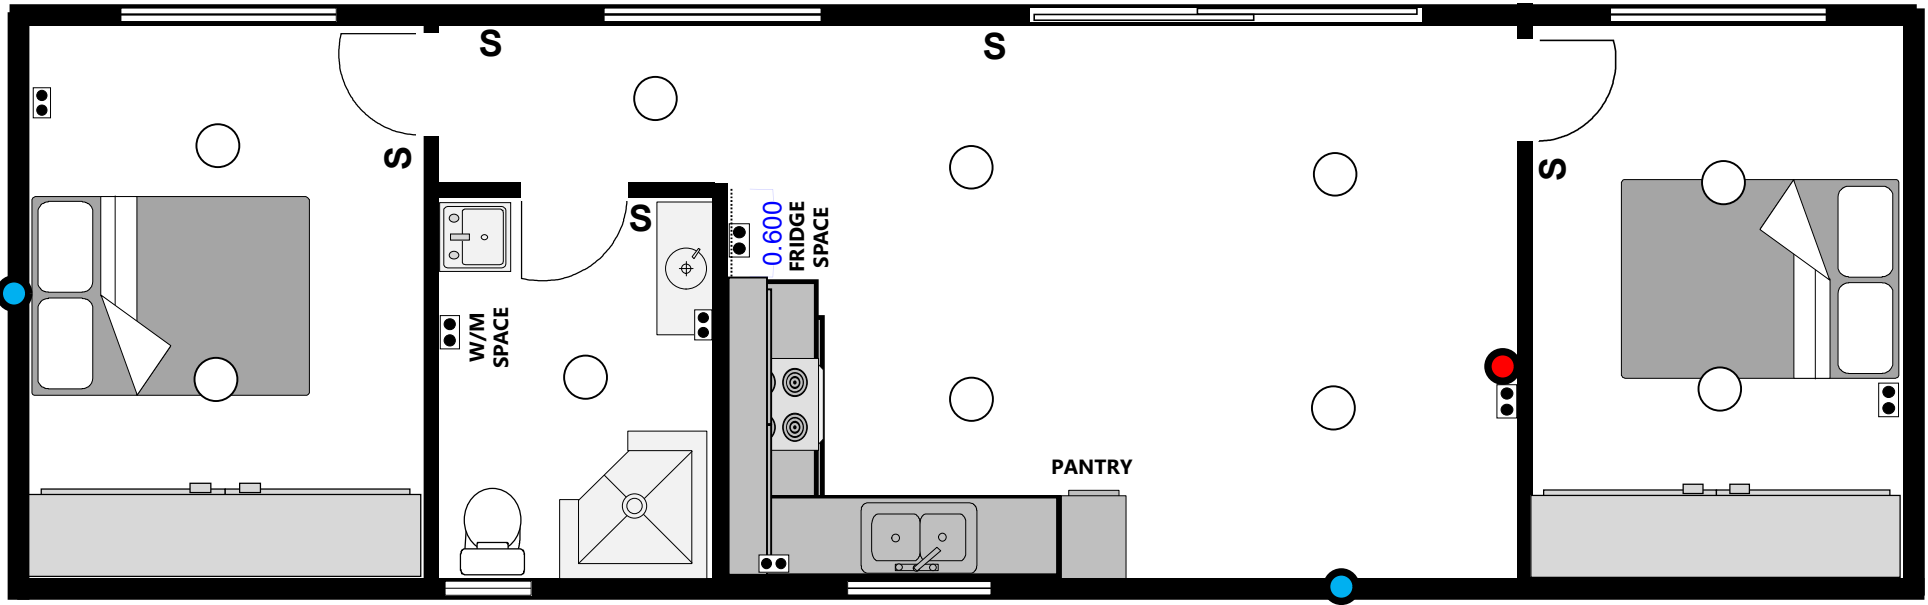

1510W x 1200H
SLIDER WINDOW

1510W x 1200H
SLIDER WINDOW

2679W x 2100H
STACKING DOOR

1510W x 1200H
SLIDER WINDOW

4.000

610W x 600H
SLIDER WINDOW

910W x 1030H
SLIDER WINDOW

- AC CONDUIT
- TV ANTENNA