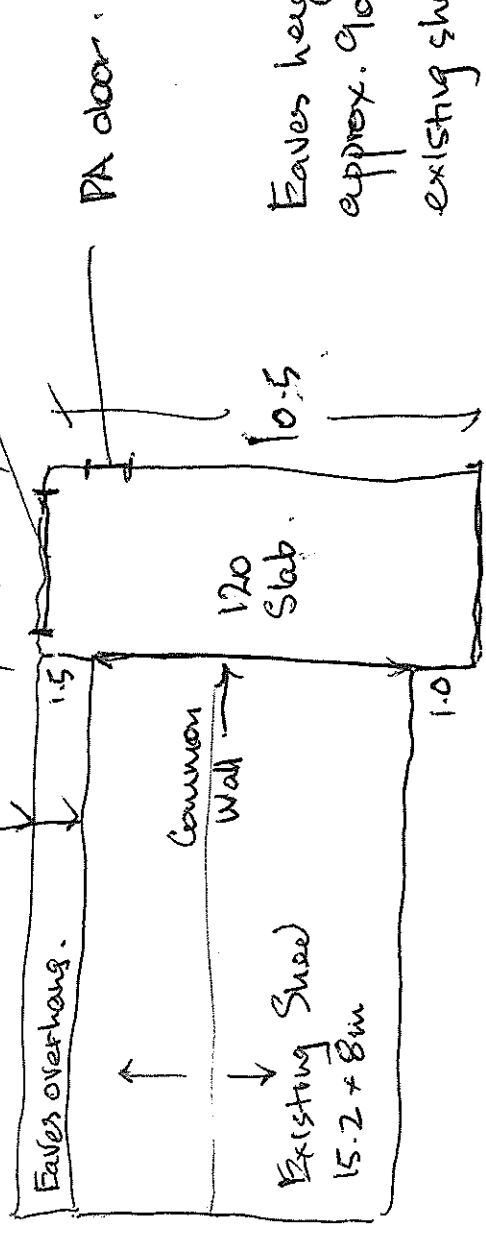

Roller Shutters - 3290 x 4025 high.

Eaves height 3.7m

Eaves height will be approx. 900mm higher than existing shed.

New Extension.