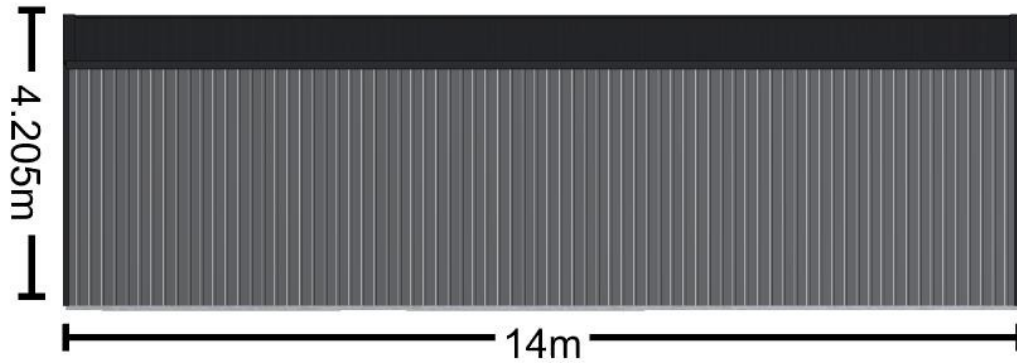

3D View [View & Edit in 3D: https://mchughsteel.com.au/shed-creator/#GoFmAxIn17j/3](https://mchughsteel.com.au/shed-creator/#GoFmAxIn17j/3)

Floor Plan [View & Edit in 3D: https://mchughsteel.com.au/shed-creator/#GoFmAxIn17j/3](https://mchughsteel.com.au/shed-creator/#GoFmAxIn17j/3)

Elevations [View & Edit in 3D: https://mchughsteel.com.au/shed-creator/#GoFmAxln17j/3](https://mchughsteel.com.au/shed-creator/#GoFmAxln17j/3)

Left

Front

Back

Right