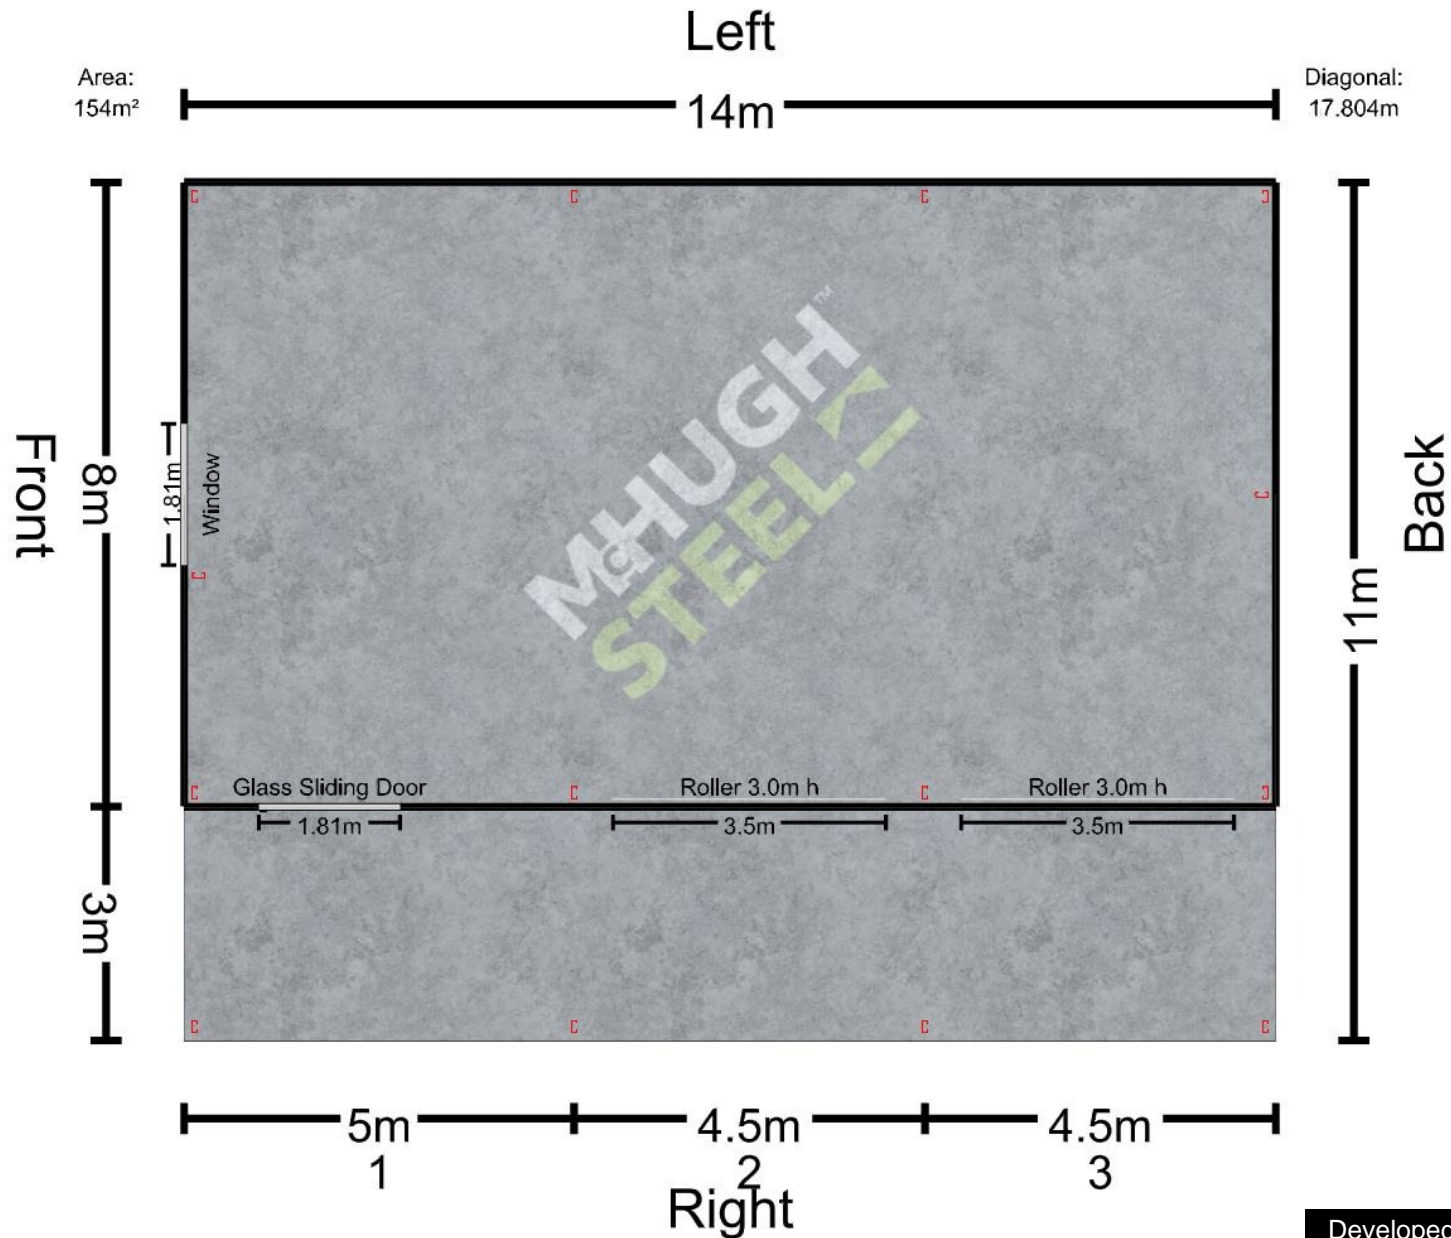

3D View [View & Edit in 3D: https://mchughsteel.com.au/shed-creator/#GoFmAxIn17j/3](https://mchughsteel.com.au/shed-creator/#GoFmAxIn17j/3)

Floor Plan [View & Edit in 3D: https://mchughsteel.com.au/shed-creator/#GoFmAxIn17j/3](https://mchughsteel.com.au/shed-creator/#GoFmAxIn17j/3)

Elevations [View & Edit in 3D: https://mchughsteel.com.au/shed-creator/#GoFmAxln17j/3](https://mchughsteel.com.au/shed-creator/#GoFmAxln17j/3)

Left

Front

Back

Right