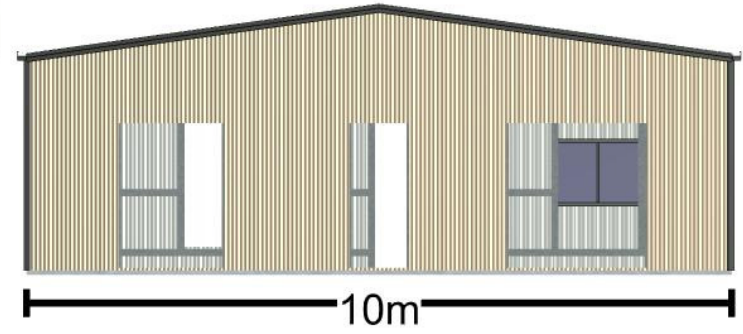

<https://shedhomesaustralia.com.au>  
projects@shedhomesaustralia.com.au  
0406 780 664  
8/10 Burnside Rd  
Ormeau QLD Ormeau

3D View [View & Edit in 3D: https://builder.shedhomesaustralia.com.au/#KF6LpgWKmAN/6](https://builder.shedhomesaustralia.com.au/#KF6LpgWKmAN/6)

Floor Plan View & Edit in 3D: <https://builder.shedhomesaustralia.com.au/#KF6LpgWKmAN/6>

**Elevations** View & Edit in 3D: <https://builder.shedhomesaustralia.com.au/#KF6LpgWKmAN/6>

Left

Front

Back

Right