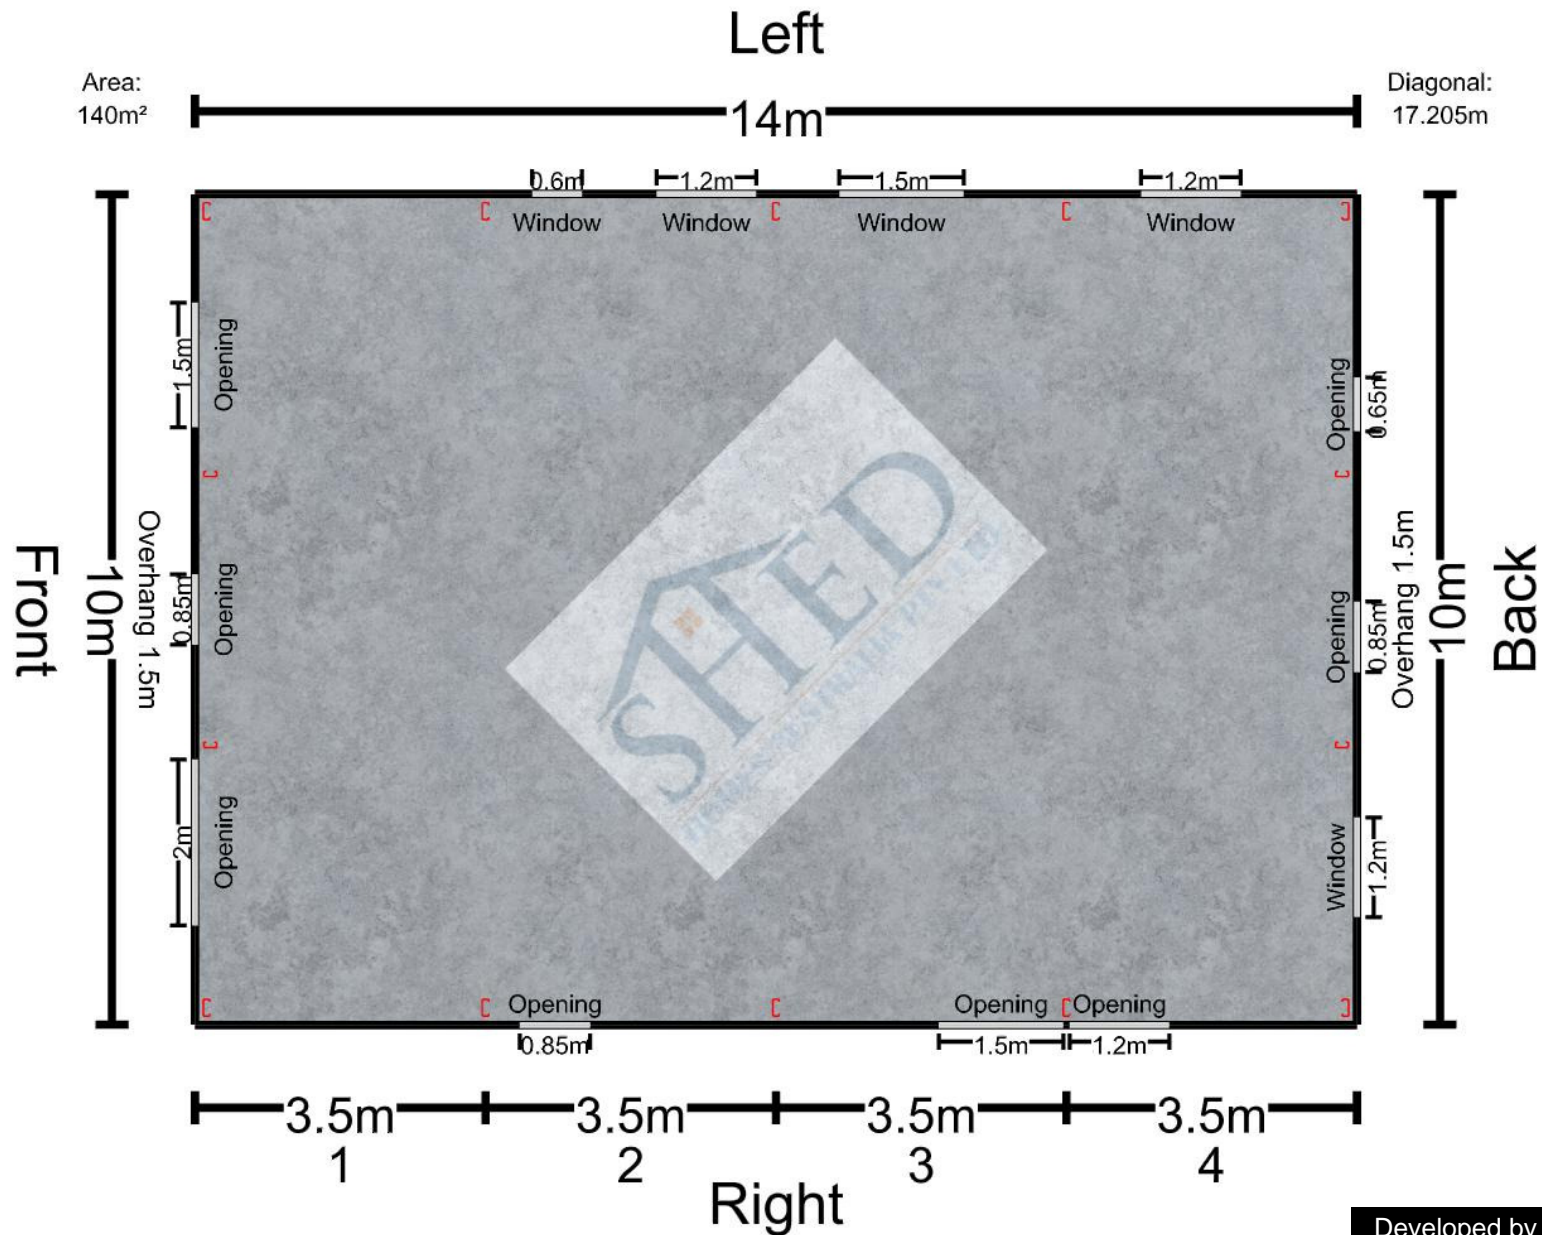

Floor Plan View & Edit in 3D: <https://builder.shedhomesaustralia.com.au/#KF6LpgWKmAN/6>

**Elevations** View & Edit in 3D: <https://builder.shedhomesaustralia.com.au/#KF6LpgWKmAN/6>

Left

Front

Back

Right